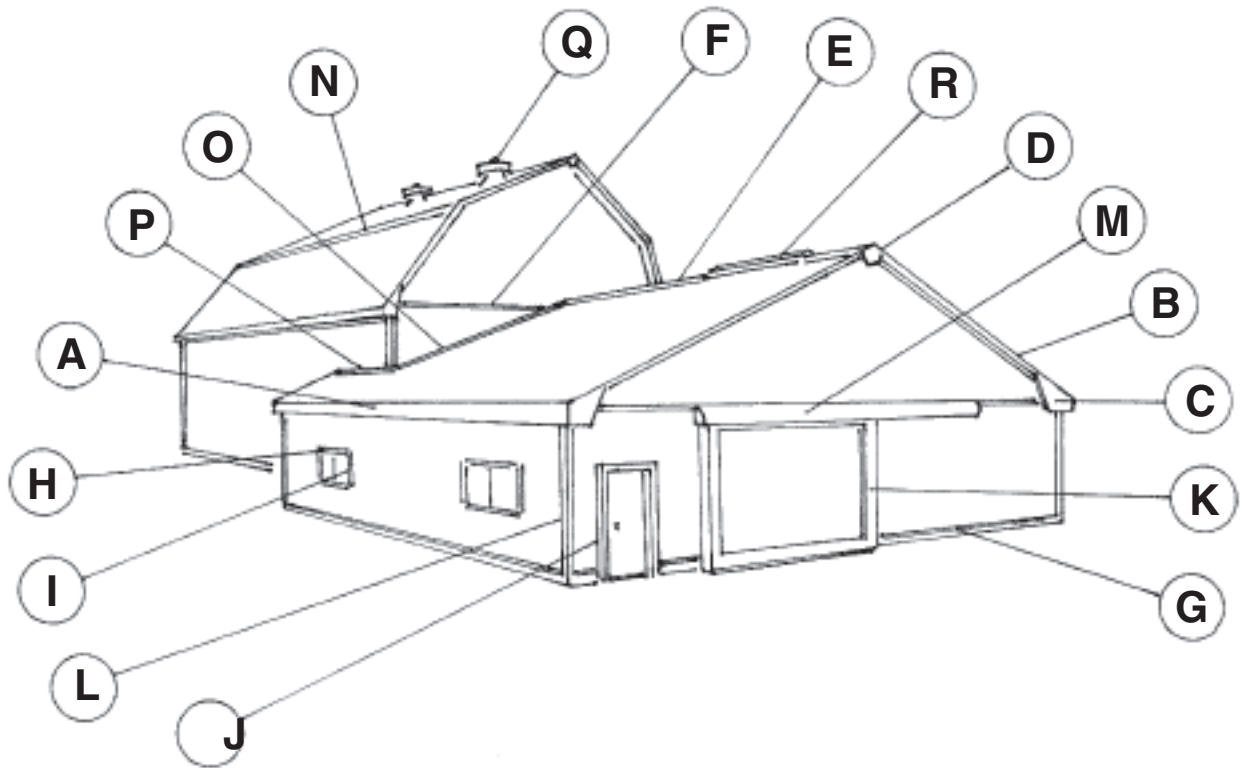

Trim Selector - Agricultural

A – Eave Soffit & Fascia E-1, E-100

B – Gable Soffit & Fascia E-2

C – Corner Caps & Boxes E-30, E-3

D – Ridge Box E-4

E – Ridge Cap E-5

F – Gable Divider E-6

G – Base Trim E-7

H – Drip Cap E-8

I – J Trim E-9

J – Jamb Trim E-10

K – Sliding Door Trim E-11, E-12

L – Outside Corner E-13

M – Track Cover E-15

N – Hip Flashing E-50

O – End Wall Flashing E-600