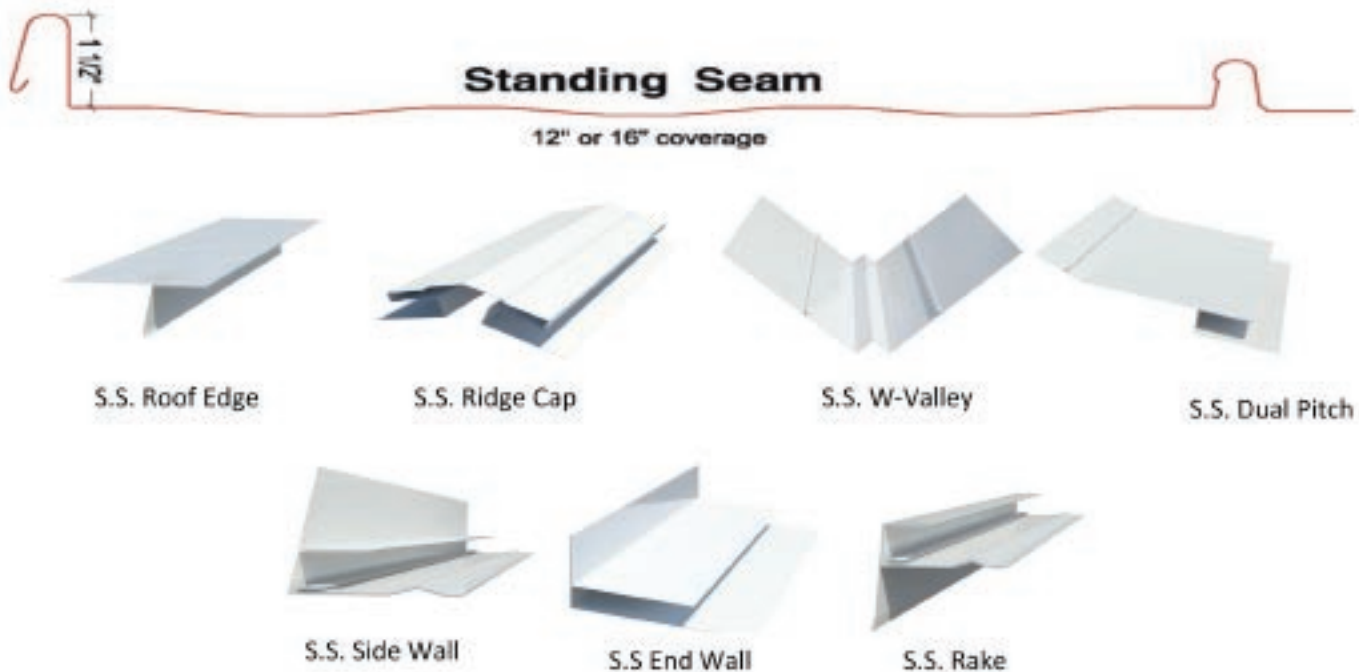

SNAP-LOCK STANDING SEAM

In addition to its unique and attractive look, Snap-Lock Standing Seam Metal Roofing has hidden fasteners that help eliminate the chance of roof leaks. The Standing Seam panels have a tall 1.5 inch rib height and are available in 12 inch or 16 inch panel widths with 2 different profiles. Snap-Lock Standing Seam is also made out of a sturdy and durable 26 gauge metal and is available in all TerraStar Building Products colours.